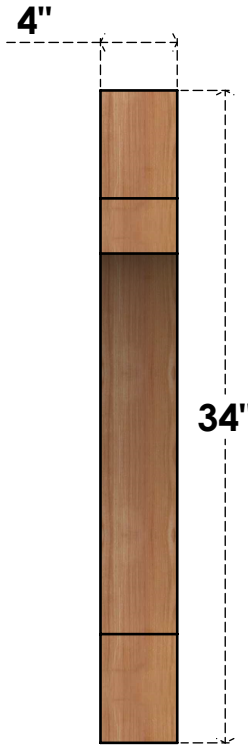

BRC04X34X34MRC00RWR

4"W X 34"D X 34"H MERCED ROUGH SAWN BRACE, WESTERN RED CEDAR

SIDE

FRONT

EKENA MILLWORK
 2300 WEST MAIN ST.
 CLARKSVILLE, TX 75426
 TOLL FREE: 866-607-0453
 WWW.EKENAMILLWORK.COM

NOTES

1. INSTALLATION TO BE COMPLETED IN ACCORDANCE WITH MANUFACTURER'S SPECIFICATIONS.
2. DRAWING MAY NOT BE TO SCALE
3. THIS DRAWING IS INTENDED FOR DESIGN AND PLANNING PURPOSES ONLY.
4. ALL INFORMATION CONTAINED HEREIN WAS CURRENT AT THE TIME OF DEVELOPMENT BUT MUST BE REVIEWED AND APPROVED BY THE PRODUCT MANUFACTURER TO BE CONSIDERED ACCURATE.
5. PRODUCTS ARE NOT KILN DRIED. THIS ITEM IS UNIQUE AND WILL CONTAIN THE NATURAL VARIATIONS THAT THE WOOD SPECIES OFFERS. THIS MAY RESULT IN VARIATIONS UP TO 1/4"