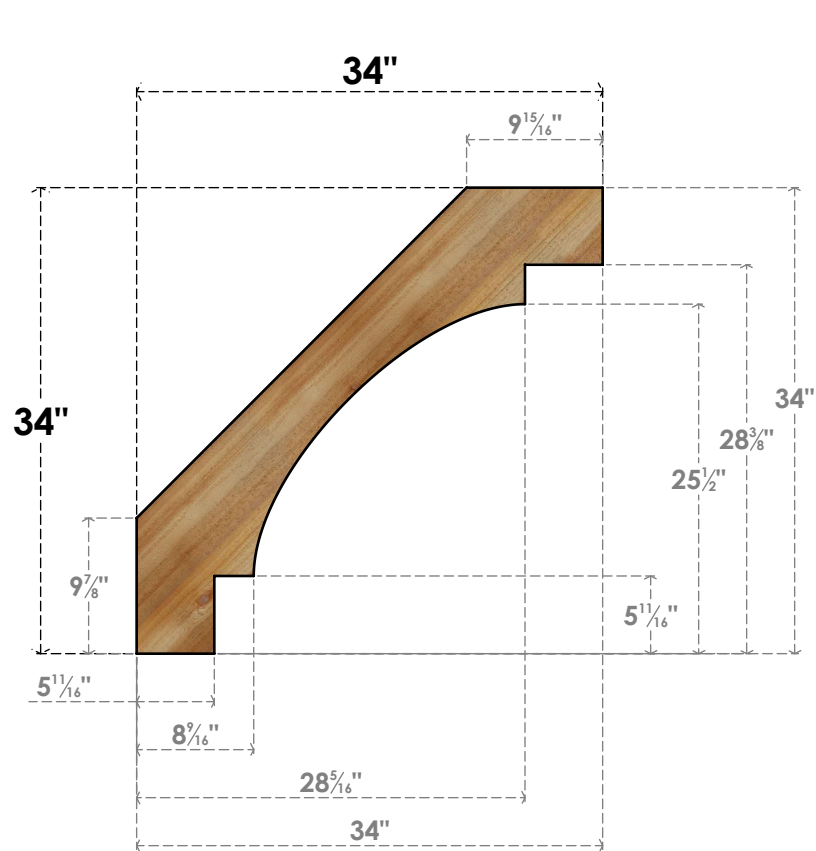

BRC04X34X34MRC00RWR

4"W X 34"D X 34"H MERCED ROUGH SAWN BRACE, WESTERN RED CEDAR

SIDE

FRONT

EKENA MILLWORK
 2300 WEST MAIN ST.
 CLARKSVILLE, TX 75426
 TOLL FREE: 866-607-0453
 WWW.EKENAMILLWORK.COM

NOTES

1. INSTALLATION TO BE COMPLETED IN ACCORDANCE WITH MANUFACTURER'S SPECIFICATIONS.
2. DRAWING MAY NOT BE TO SCALE
3. THIS DRAWING IS INTENDED FOR DESIGN AND PLANNING PURPOSES ONLY.
4. ALL INFORMATION CONTAINED HEREIN WAS CURRENT AT THE TIME OF DEVELOPMENT BUT MUST BE REVIEWED AND APPROVED BY THE PRODUCT MANUFACTURER TO BE CONSIDERED ACCURATE.
5. PRODUCTS ARE NOT KILN DRIED. THIS ITEM IS UNIQUE AND WILL CONTAIN THE NATURAL VARIATIONS THAT THE WOOD SPECIES OFFERS. THIS MAY RESULT IN VARIATIONS UP TO 1/4"